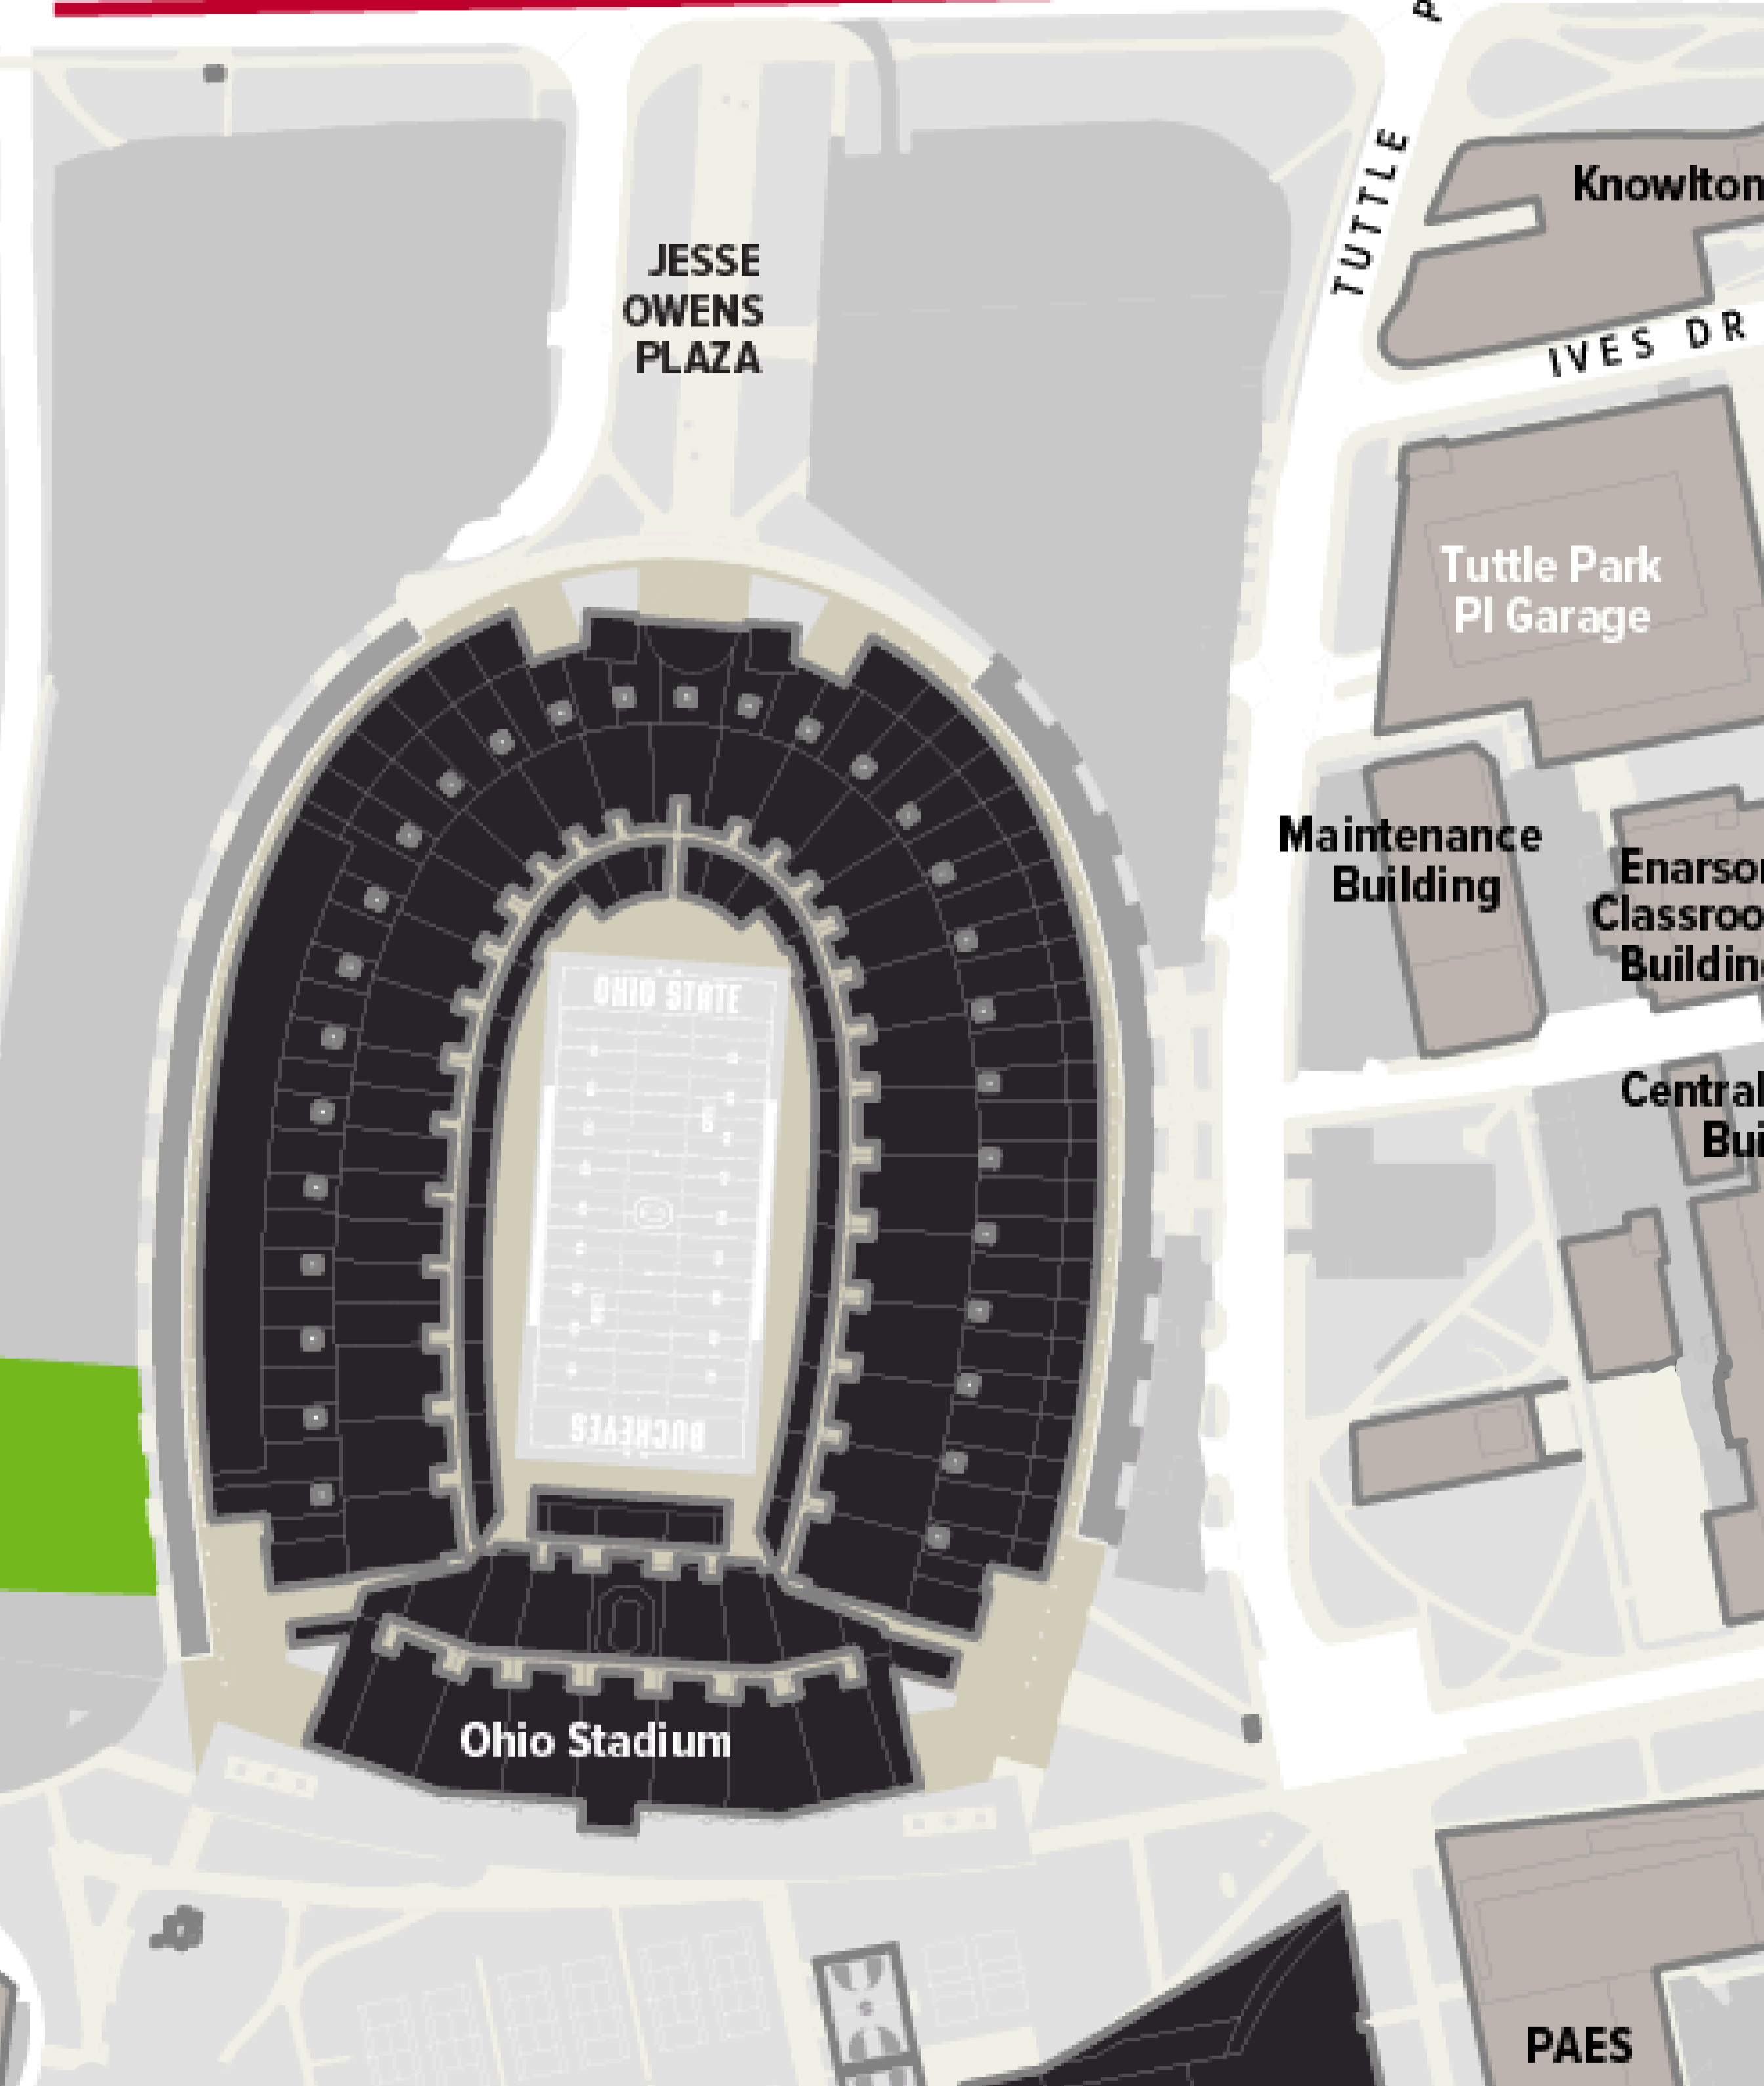

Thursday, Friday, and Saturday, April 24th-26th, 2025 · Ohio Stadium

Upper Deck Golf

Map Legend

-  **Upper Deck Golf Parking - \$10**
Credit Card Payment only
-  **Street Closure**
Capital City Marathon Route (Saturday only)

WOODY HAYES DR

OLENTANGY RIVER

CANNON DR

TUTTLE PARK PL

IVES DR