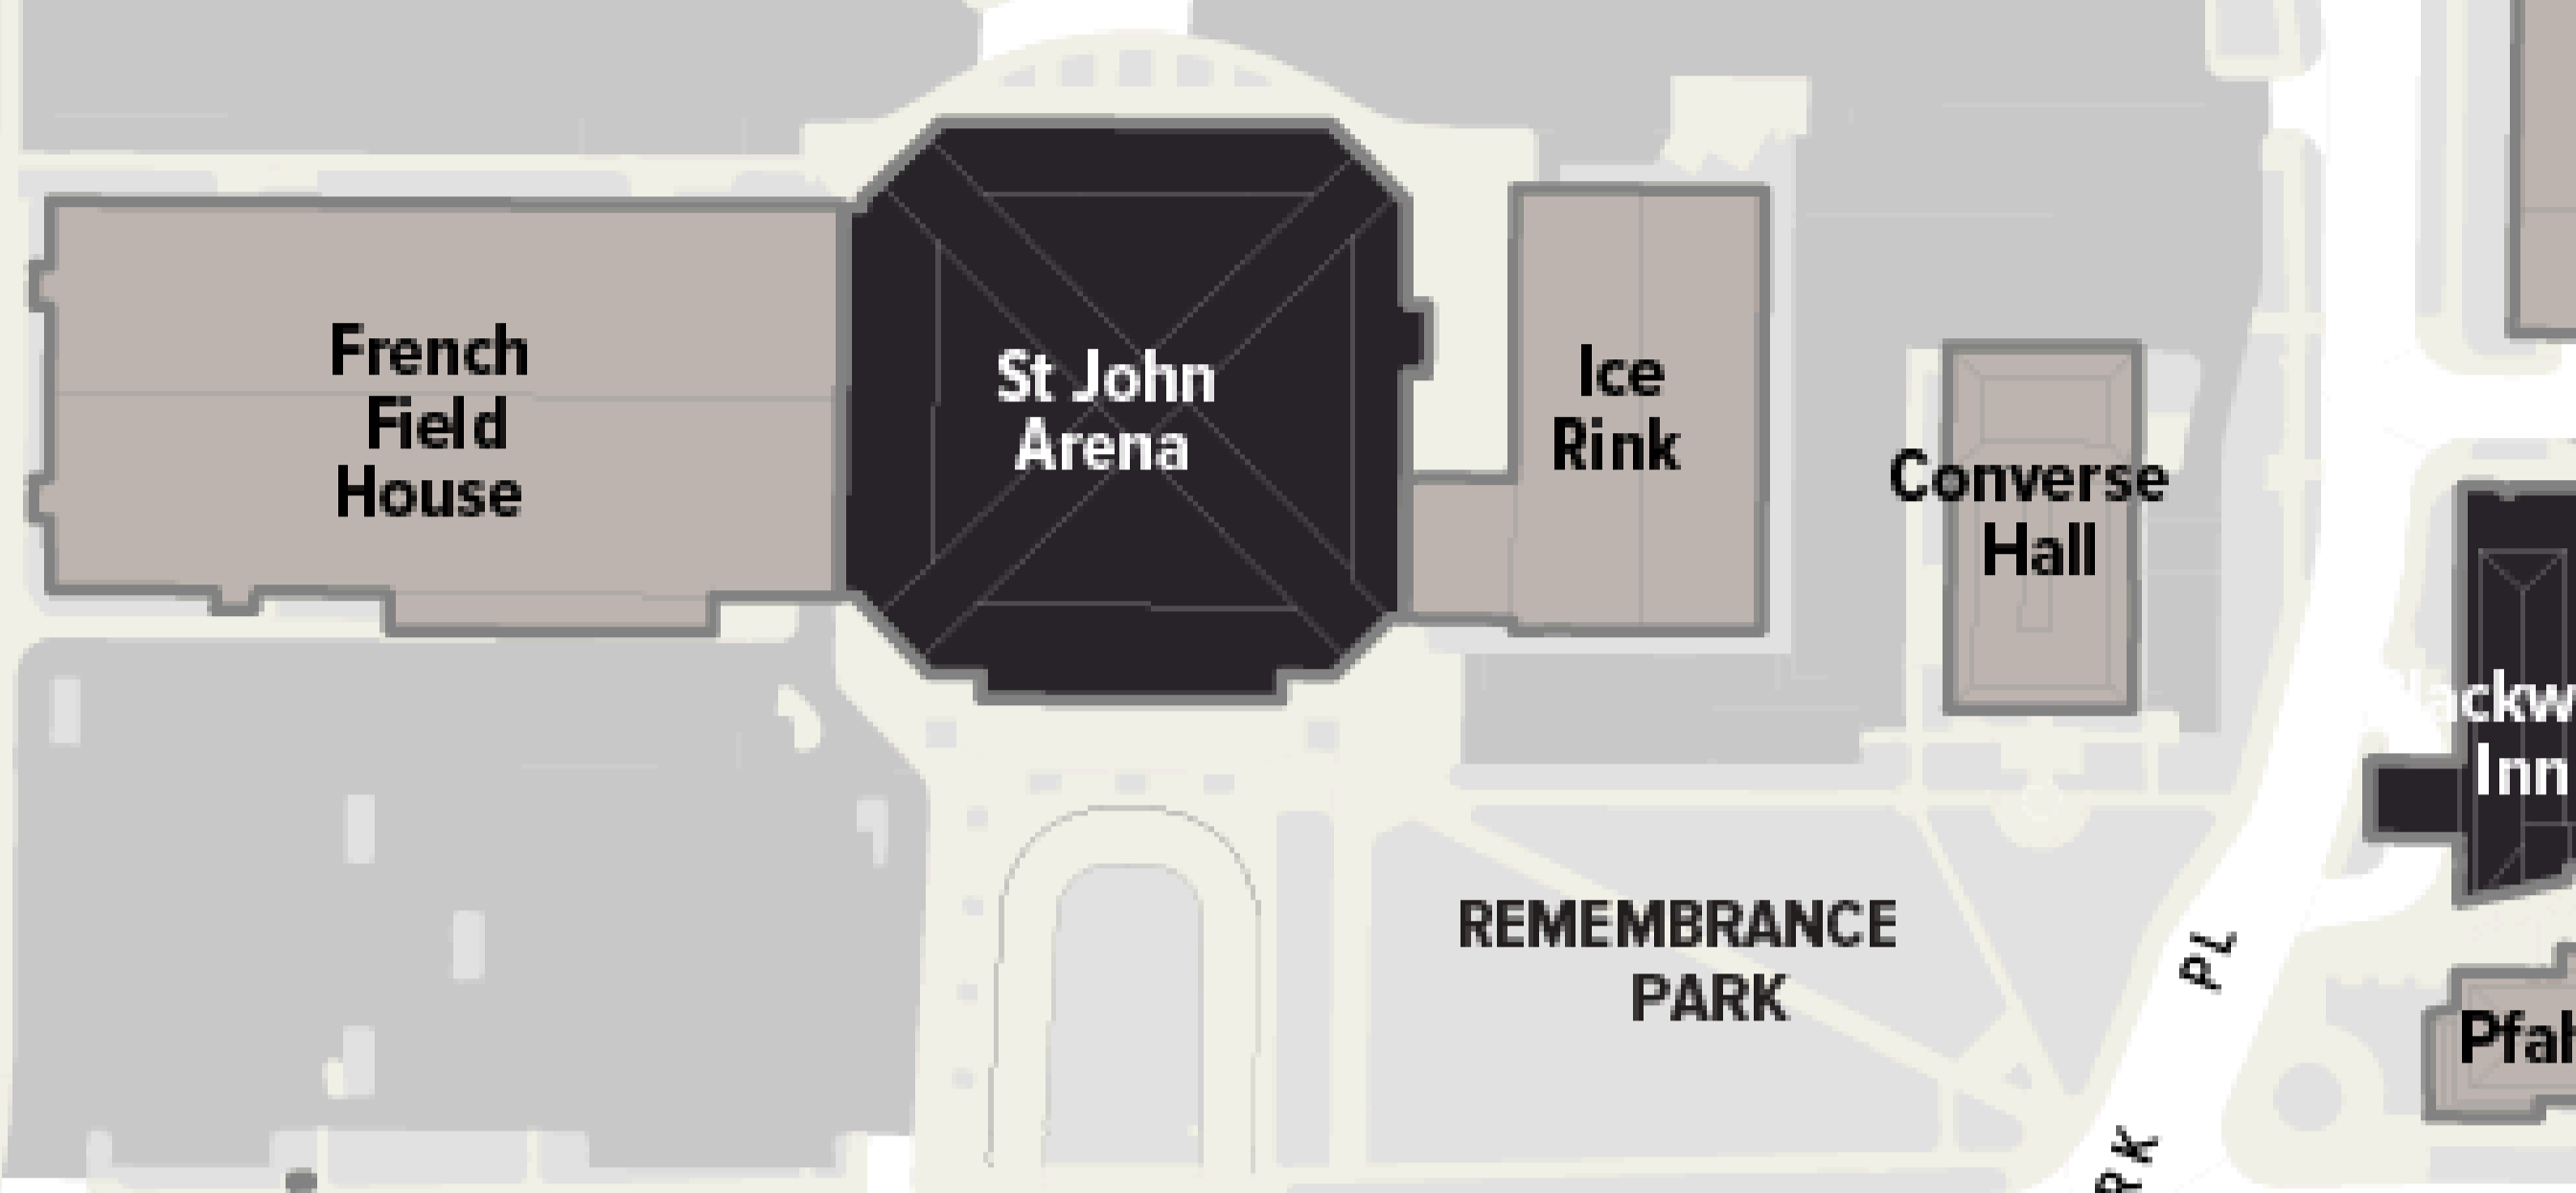

Thursday, Friday, and Saturday, April 24th-26th, 2025 · Ohio Stadium

Upper Deck Golf

Map Legend

-  **Upper Deck Golf Parking - \$10**
Credit Card Payment only
-  **Street Closure**
Capital City Marathon Route (Saturday only)

WOODY HAYES DR

OLENTANGY RIVER

CANNON DR

TUTTLE PARK PL

IVES DR