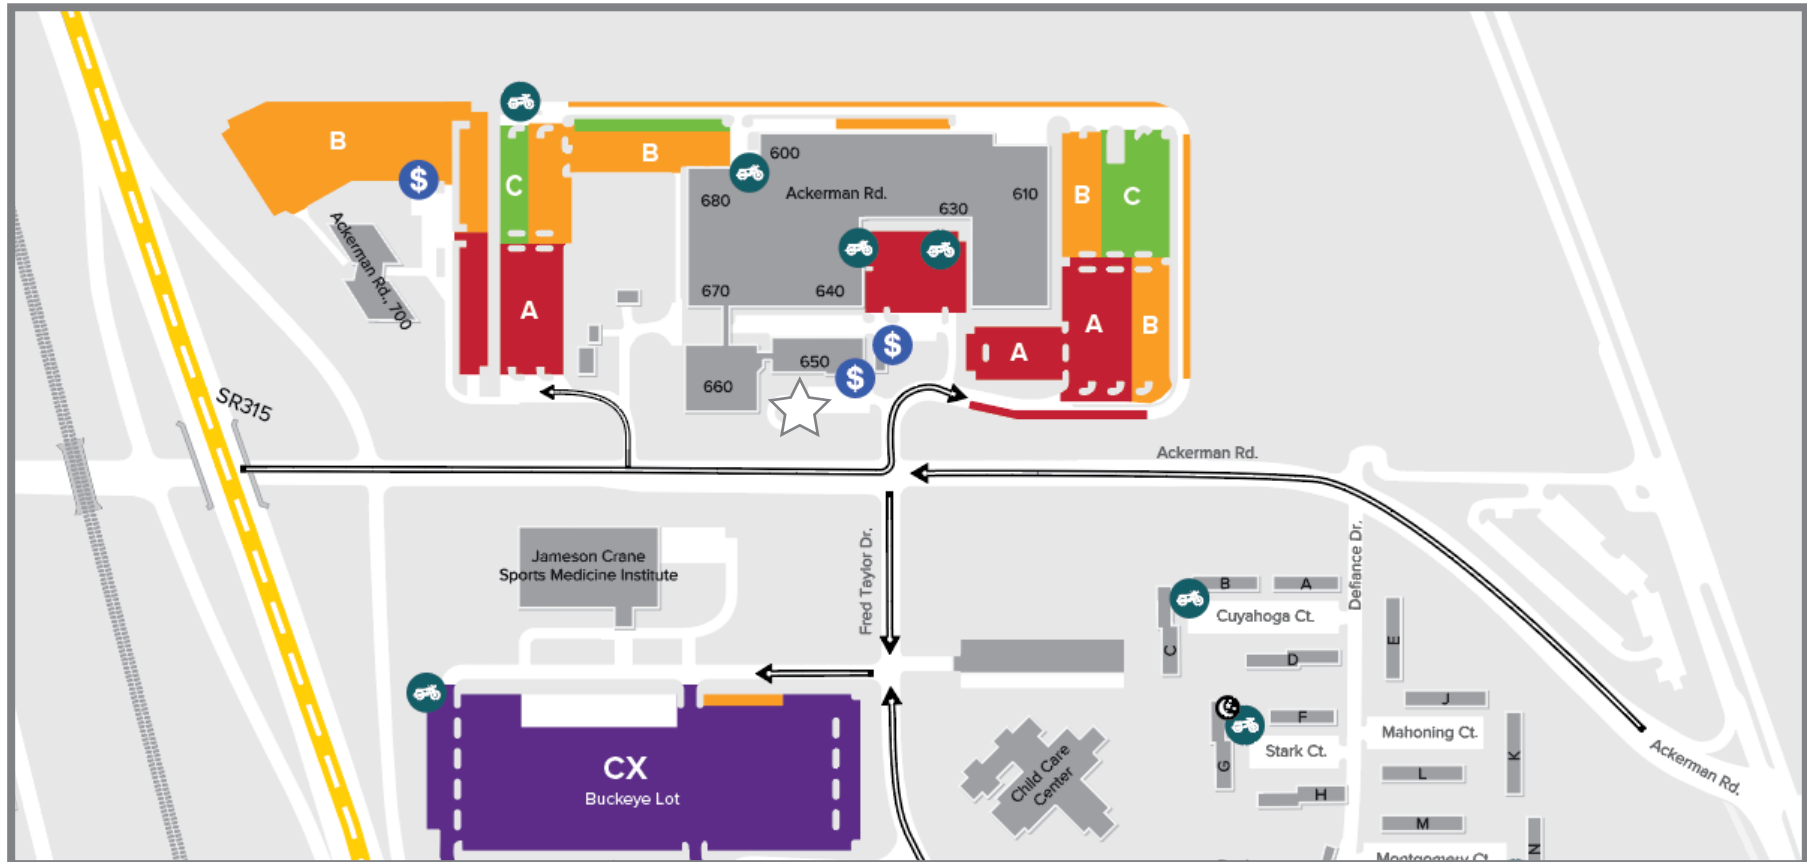

Ackerman Road Complex Parking Options

Orientation participants heading to the Ackerman Complex should park in unrestricted* surface lot spaces at the Ackerman Complex. This includes A (red), B (orange) and C (green) surface lot spaces.

Participants heading to the Jameson Crane Sports Medicine Institute should park in unrestricted* surface lot spaces in the Buckeye Lot, CX (purple) spaces.

ADA accessible parking spaces require a valid state-issued disability placard.

Hourly spaces require payment of hourly fees, they are not a parking option for orientation.

Reserved spaces are not available.

- A 
- B 
- C 
- CX 
- Bus Stop 