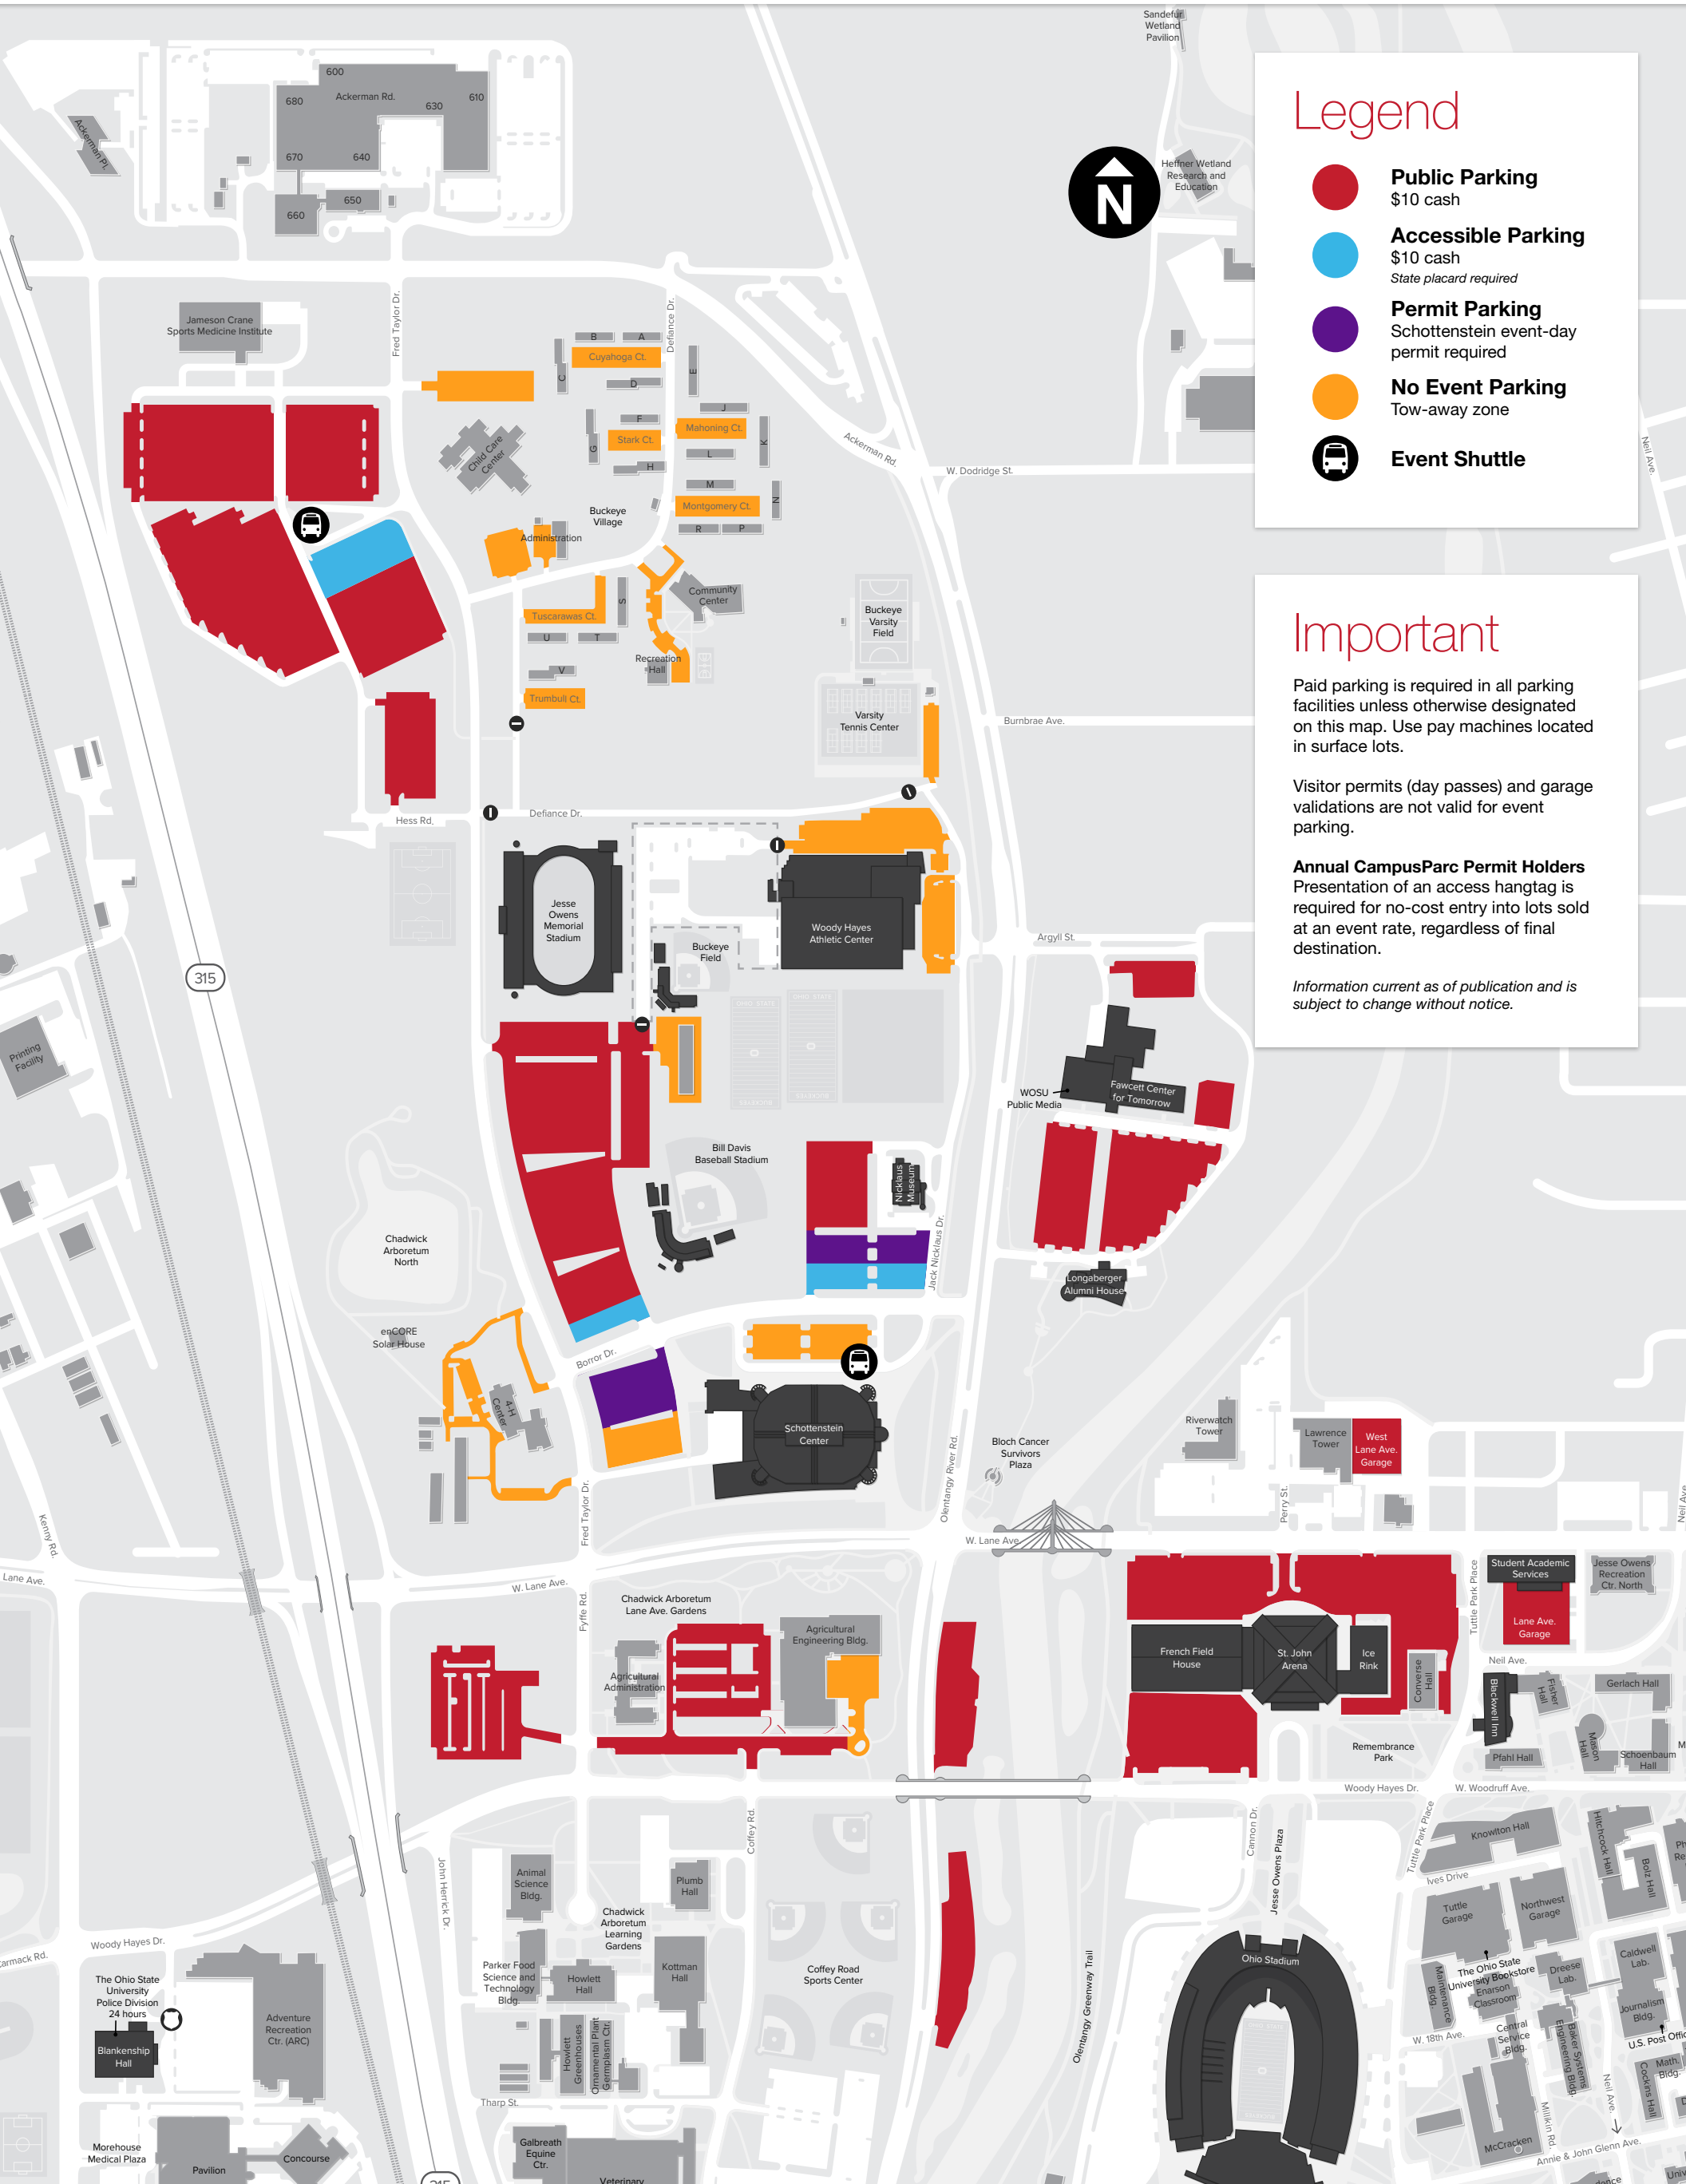

# Saturday, January 20, 2018 · Schottenstein Center

### Legend

- **Public Parking**  
\$10 cash
- **Accessible Parking**  
\$10 cash  
*State placard required*
- **Permit Parking**  
Schottenstein event-day permit required
- **No Event Parking**  
Tow-away zone
- Event Shuttle**

### Important

Paid parking is required in all parking facilities unless otherwise designated on this map. Use pay machines located in surface lots.

Visitor permits (day passes) and garage validations are not valid for event parking.

**Annual CampusParc Permit Holders**  
Presentation of an access hangtag is required for no-cost entry into lots sold at an event rate, regardless of final destination.

*Information current as of publication and is subject to change without notice.*