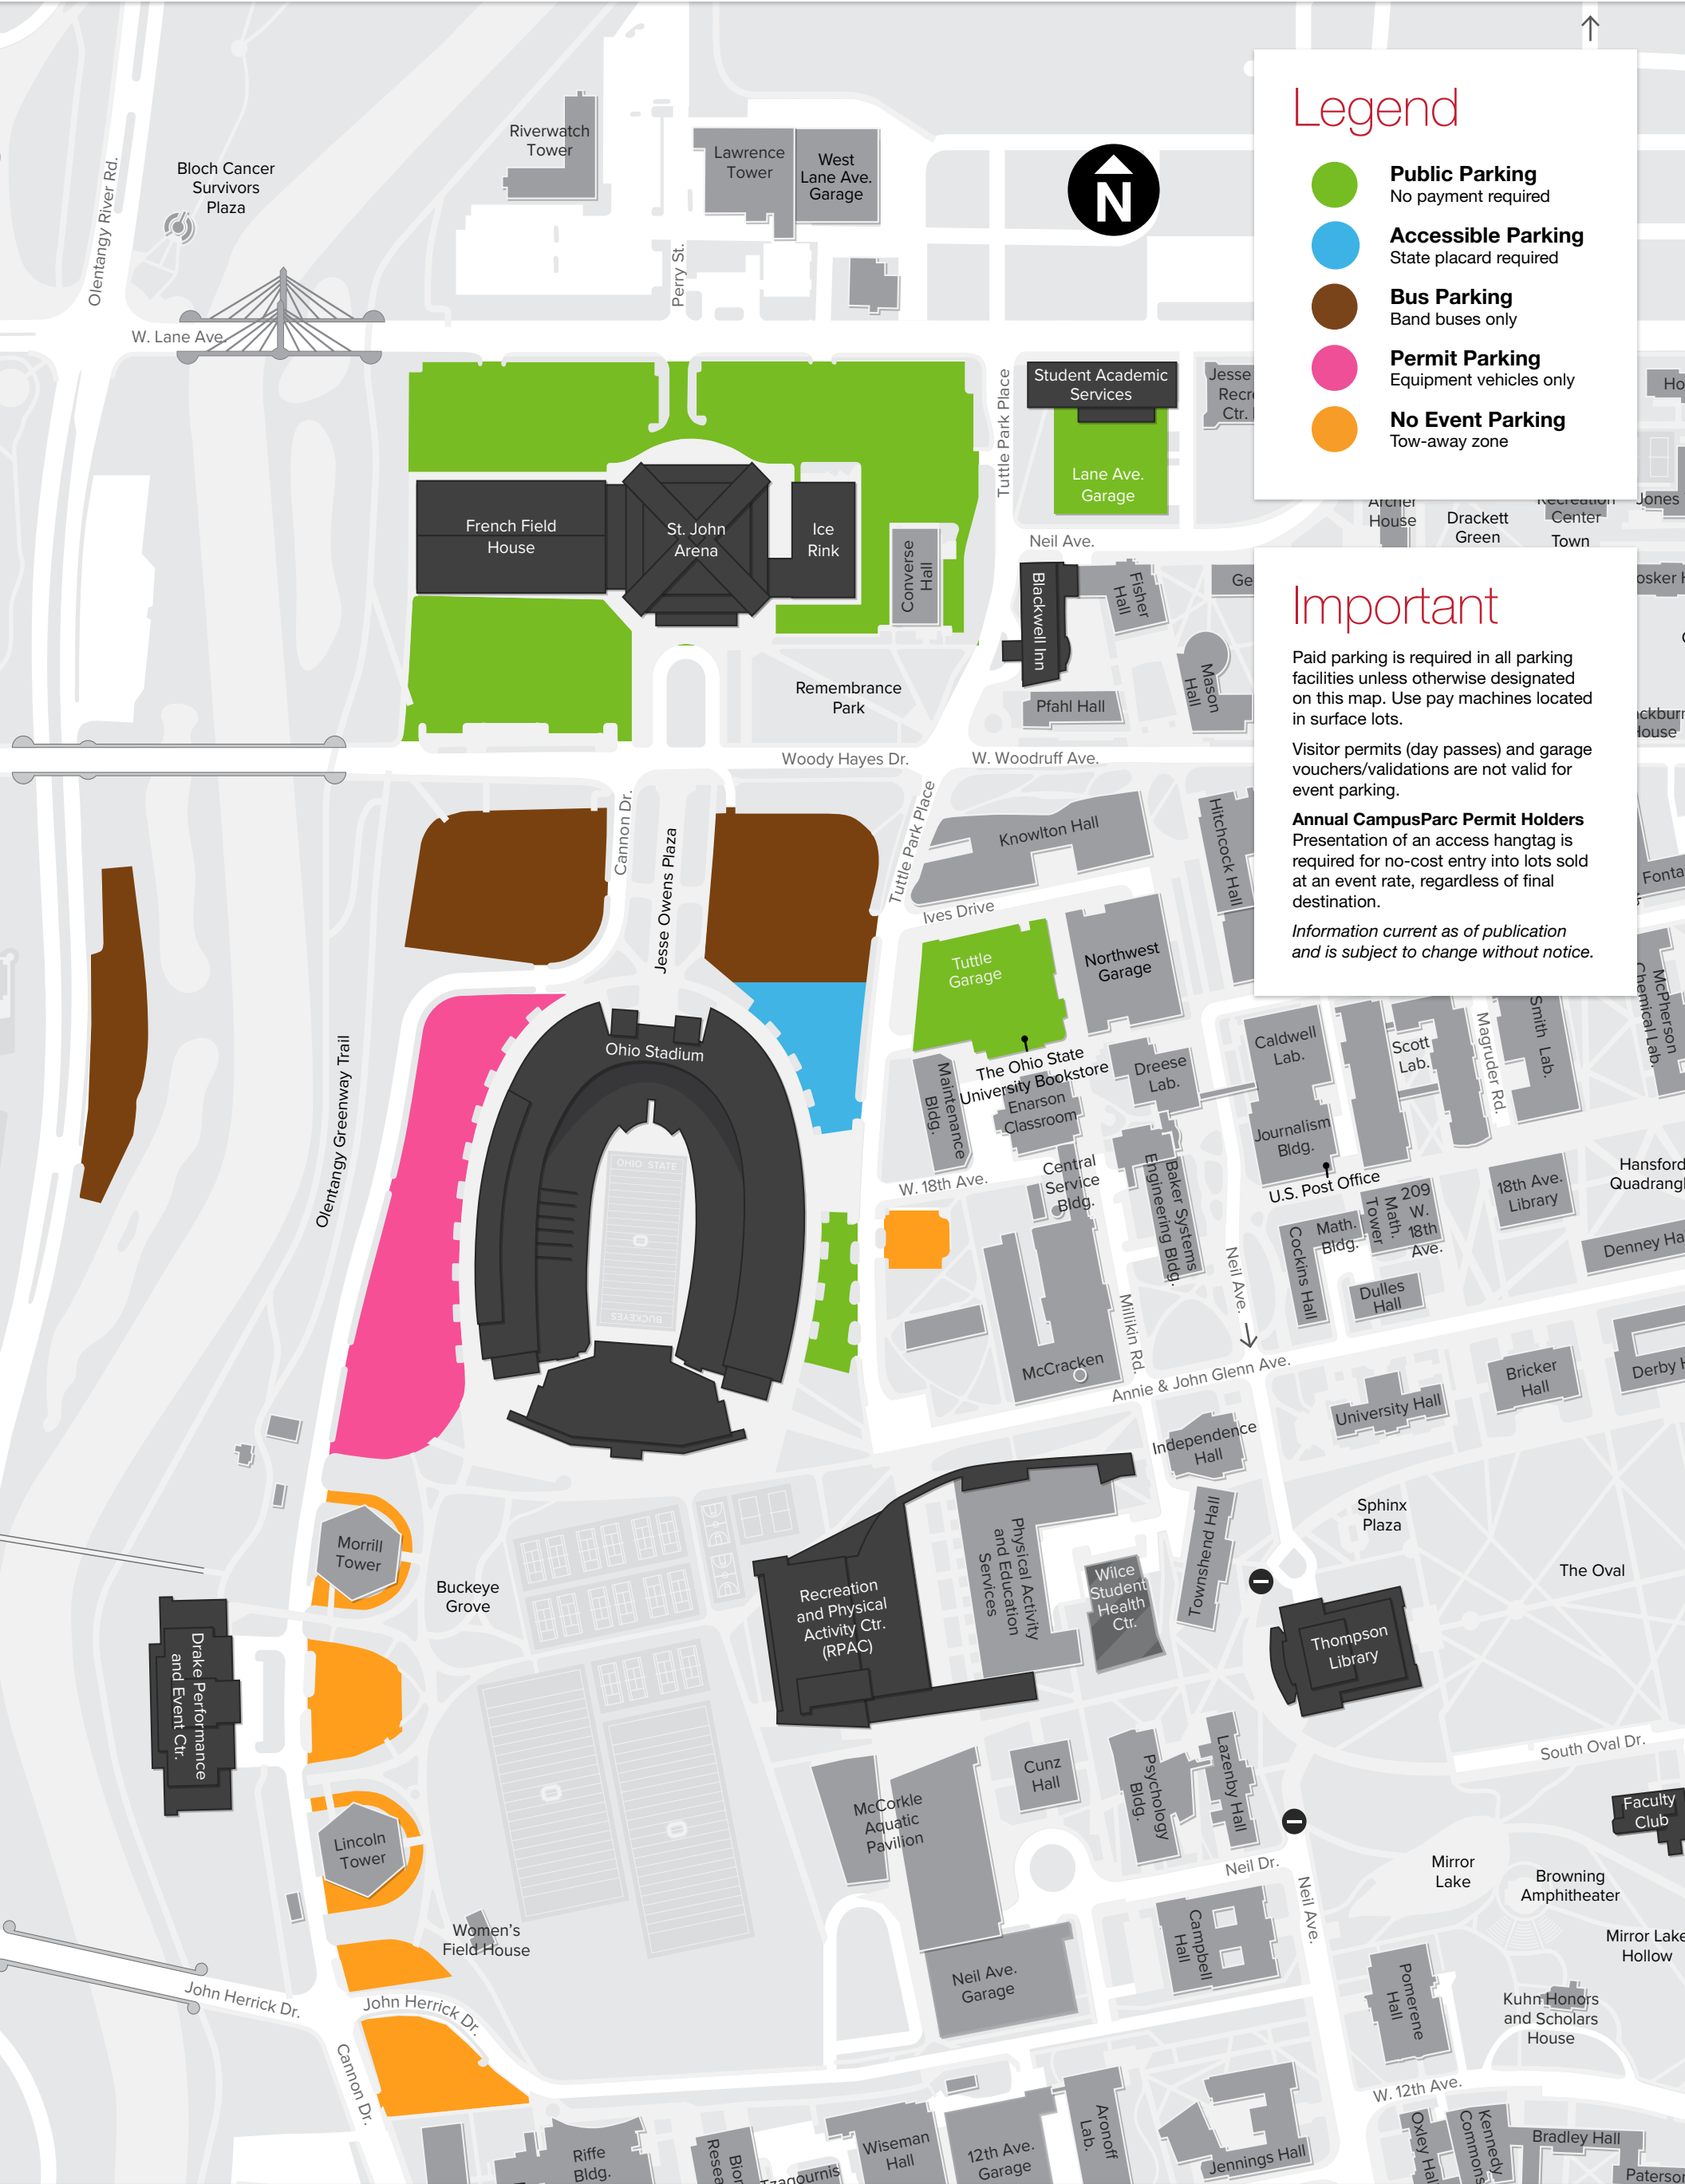

# Saturday, October 14, 2017 · Ohio Stadium

## Buckeye Invitational

### Legend

- **Public Parking**  
No payment required
- **Accessible Parking**  
State placard required
- **Bus Parking**  
Band buses only
- **Permit Parking**  
Equipment vehicles only
- **No Event Parking**  
Tow-away zone

### Important

Paid parking is required in all parking facilities unless otherwise designated on this map. Use pay machines located in surface lots.

Visitor permits (day passes) and garage vouchers/validations are not valid for event parking.